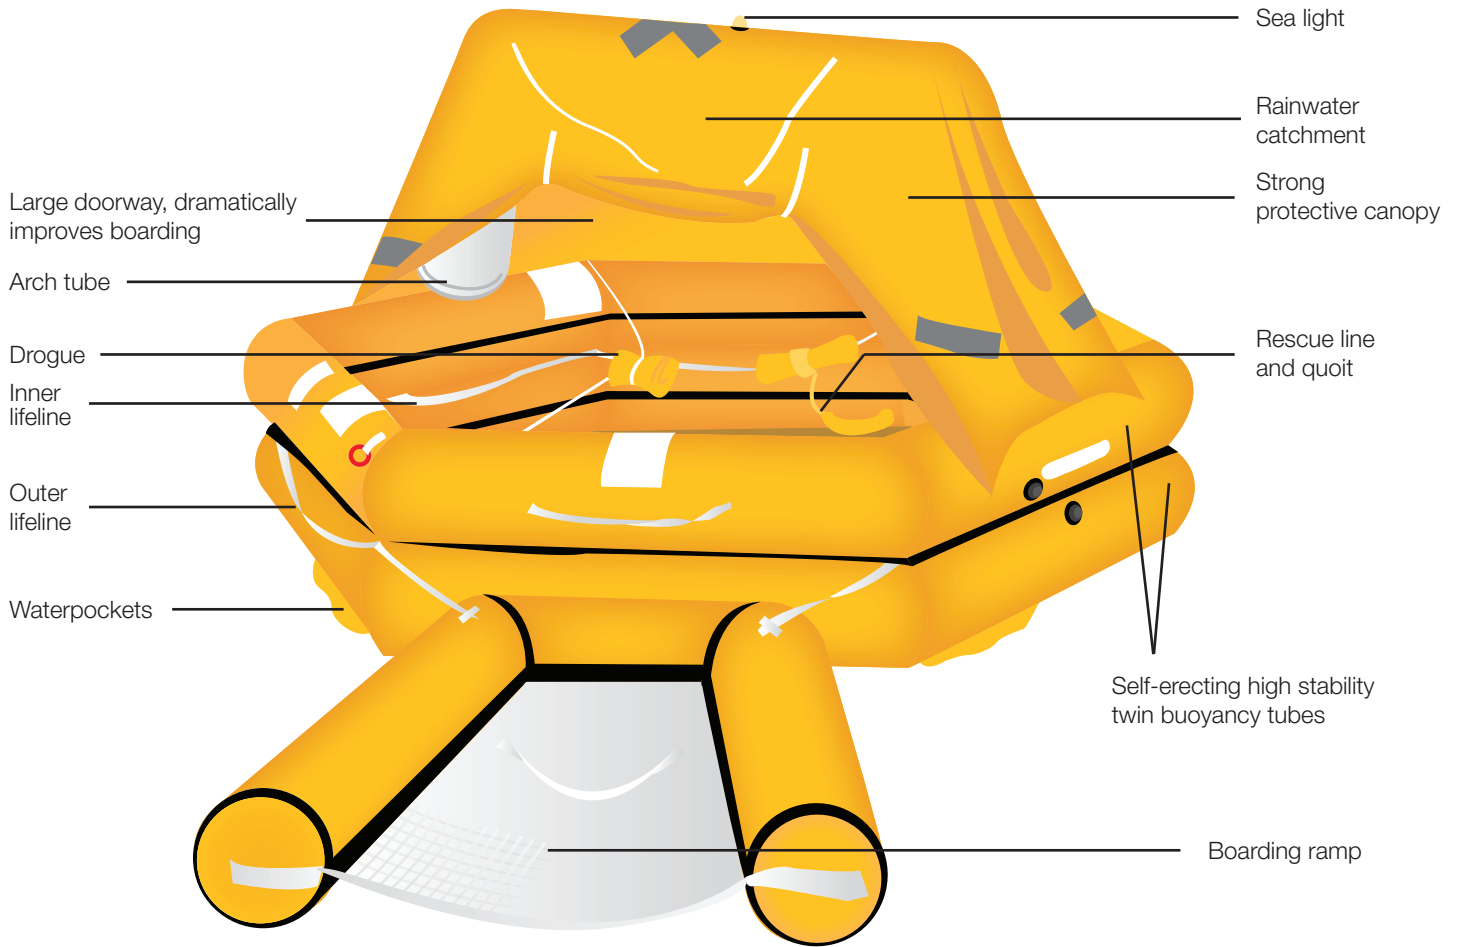

survitecgroup

RFD AEROLITE

COMPACT ULTRA-LIGHTWEIGHT LIFERAFTS

LIGHTWEIGHT MATERIAL

EASILY DEPLOYABLE

UNIVERSALLY ADAPTABLE

Raft	Rated Capacity	Overload Capacity	No. of Buoyancies	Typical Dimensions	Typical Weights
Aerolite 4	4	5	1	610 x 470 x 130mm (24" x 18.5" x 5")	15kgs (33lbs)
Aerolite 4F	4	6	2	38 x 368 x 267mm (17.25" x 14.5" x 10.5")	17kgs (37lbs)
Aerolite 5F	5	8	2	266 x 360 x 440mm (10.4" x 14" x 17.3")	25.6kgs (56.5lbs)
Aerolite 6	6	9	2	785 x 432 x 216mm (31" x 17" x 8.5")	24.75kgs (54.5lbs)
Aerolite 10	11	17	2	840 x 460 x 240mm (33" x 18" x 9.5")	30.5kgs (67lbs)
Aerolite 30	32	48	2	750 x 615 x 300mm (29.5" x 24" x 11.8")	63kgs (139lbs)
Aerolite 33	33	50	2	90 x 740 x 445>250mm (39" x 29" x 17.5" >10")	62kgs (137lbs)
Aerolite 33F	33	50	2	90 x 740 x 445>250mm (39" x 29" x 17.5" >10")	62kgs (137lbs)
Aerolite 46	48	69	2	1270x640x180mm (50"x25"x7")	60kgs (132lbs)
Optional Extras	Survival packs, ELTs / PLBs and high intensity light units are available, incl. FAR 91/135, JAR OPS 3				
Stowage Options	Multiple stowage options, including wing-stowage				

*All weights and dimensions are approximate and may be subject to slight variation

** Aerolite 4 has CAA Approval. It also has FAA Approval as a Type II Raft

*** Aerolite 33/33F currently configured for Lockheed Martin C130 wing stowage only